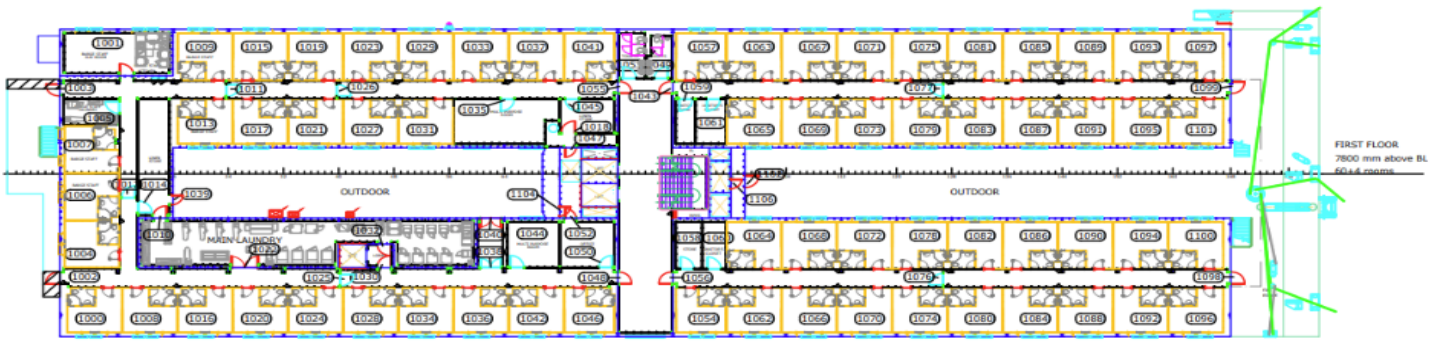

ENQUIRIES

enquiries@bibbymarine.com
www.bibbymarine.com