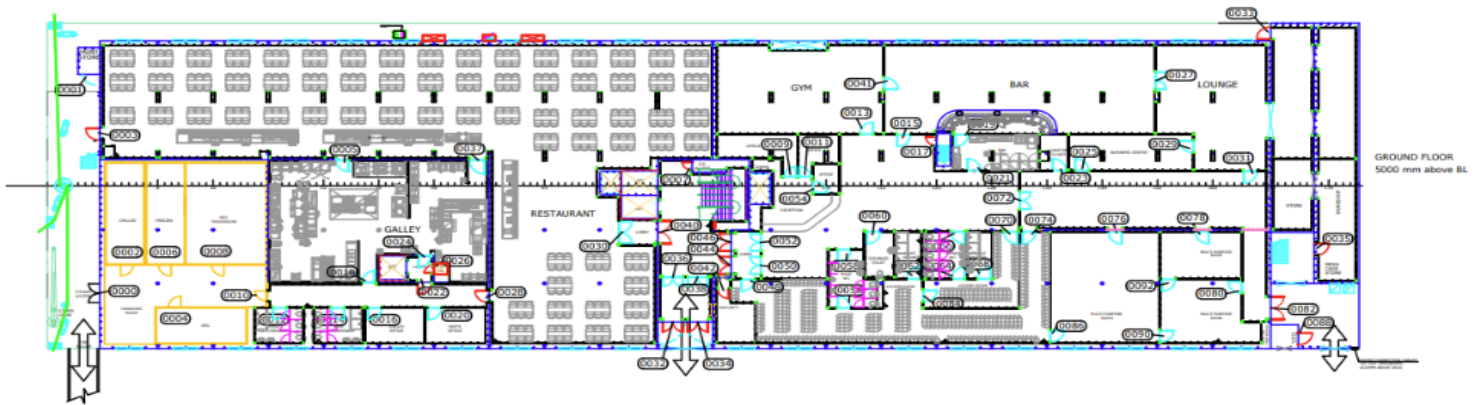

ENQUIRIES

enquiries@bibbymarine.com
www.bibbymarine.com